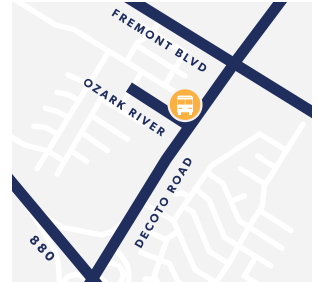

### KELLY COURT

Kelly Court  
Corner of Kelly Court  
& O'Brien Drive

## Union City/Fremont

### UNION CITY BART

Bus Loading Zone on  
Station Way

### FREMONT

Decoto/Ozark River Way  
is a pick up/drop off  
location only.