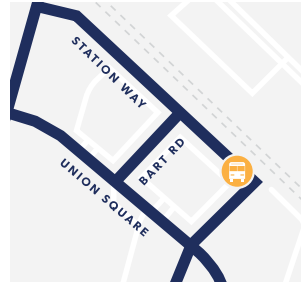

Union City/Fremont

UNION CITY BART

Bus Loading Zone on
Station Way