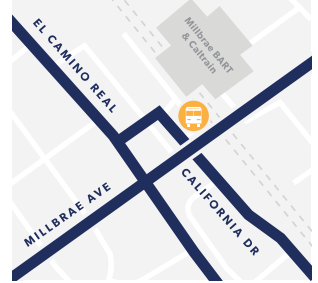

MILLBRAE CALTRAIN

Millbrae Intermodal
Station Drop-off Bus
Loading Zone